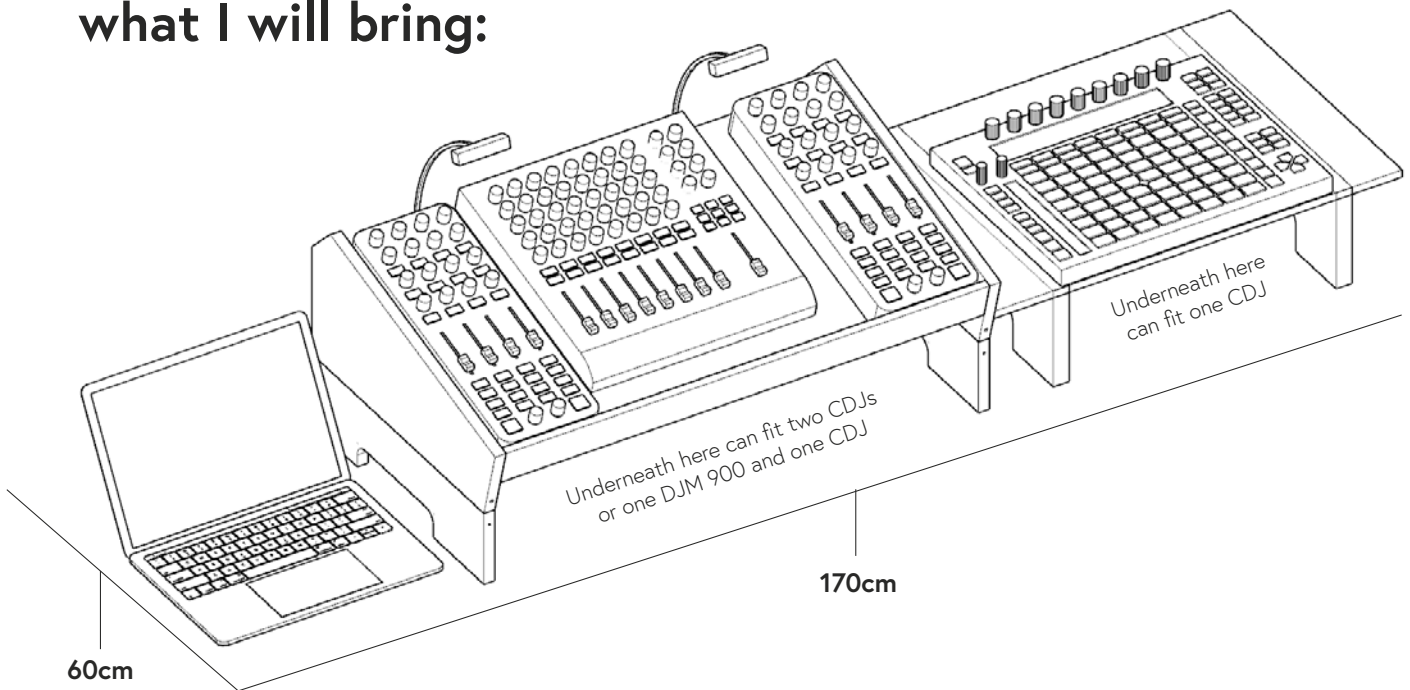

## master output:

stereo RCA / Cinch

## what I will need:

3-5x 220V power outlets

170x60cm table top space

1 line channel on the DJ-mixer

stereo monitoring

some space to handle large pelicases