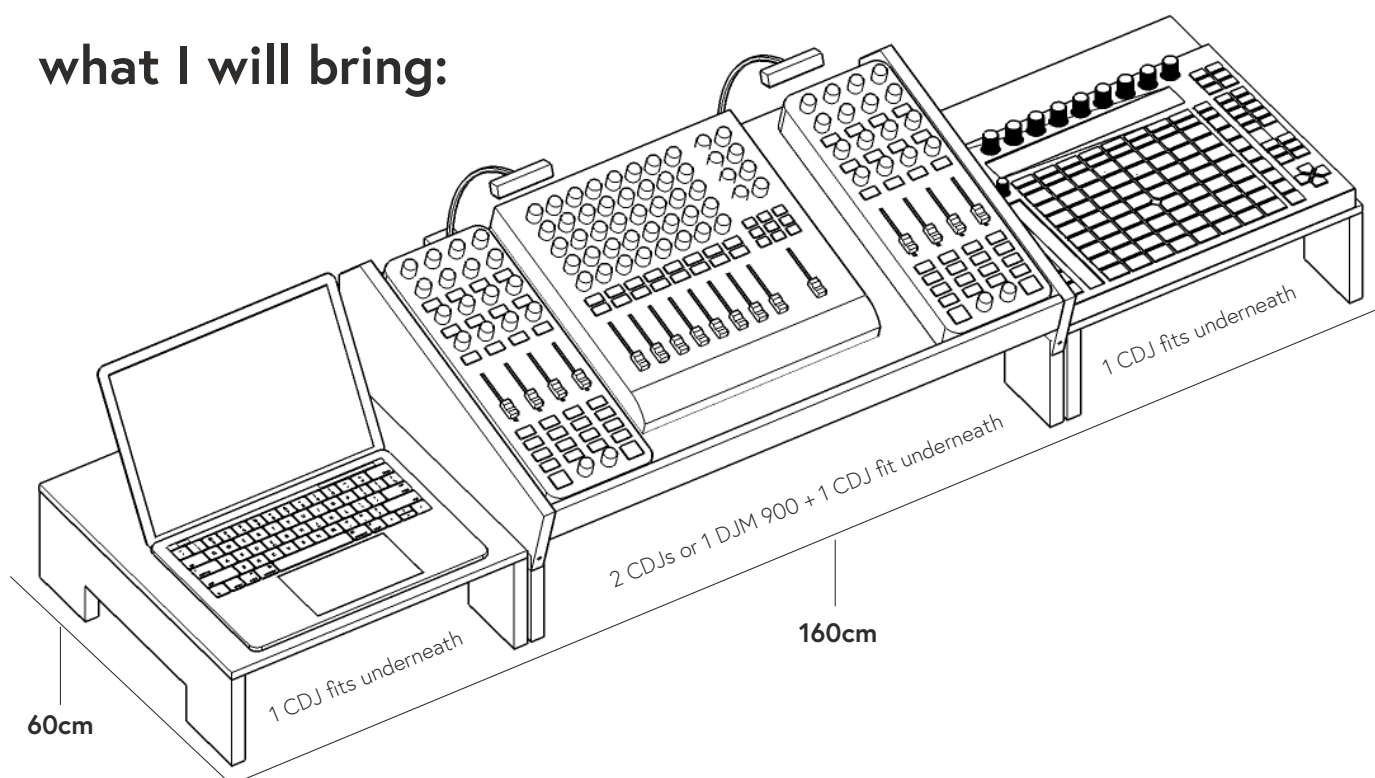

stage rider

Ole Sieber

Updated last in
March 2023

what I will bring:

master output:

stereo RCA / Cinch

what I will need:

3x 230V power outlets

160x60cm table space

min. 90cm table height

1 line channel on the DJ-mixer

stereo monitoring

some space to handle large pelicases